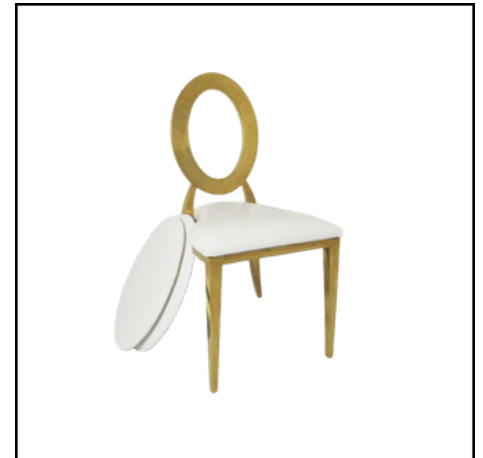

Gold metal medallion chair.

Reference: 6771L