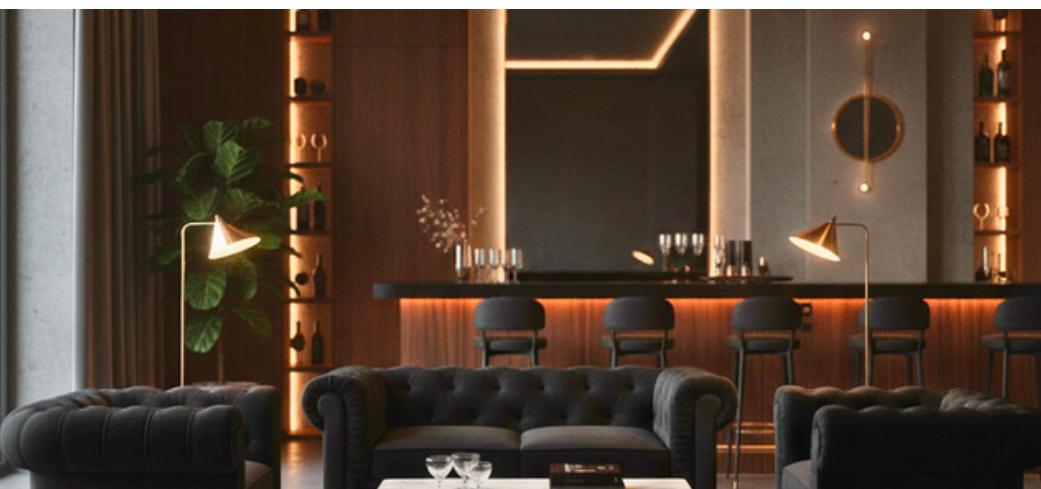

RANGE

CHESTERFIELD