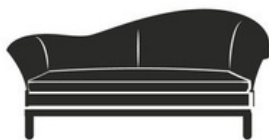

126 EVENTS

WWW.LOCATION-MOBILIER-PARIS.COM

Showroom located

in Paris

126 Avenue du Général Leclerc,
Porte de Paris, 93500 Pantin

06 84 81 32 22

01 48 43 00 00

01 48 43 01 90

contact@126events.com

location-mobilier-paris.com