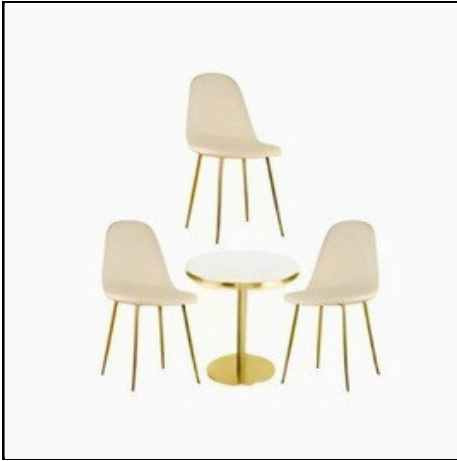

Reference: 3038L

The packages

Set of 3 beige velvet chairs accompanied by a side table
Reference: 2049L

Set of 2 black velvet bar stools and a standing table
Reference: 2047L

Set of 2 black velvet chairs and a side table
Reference: 2046L